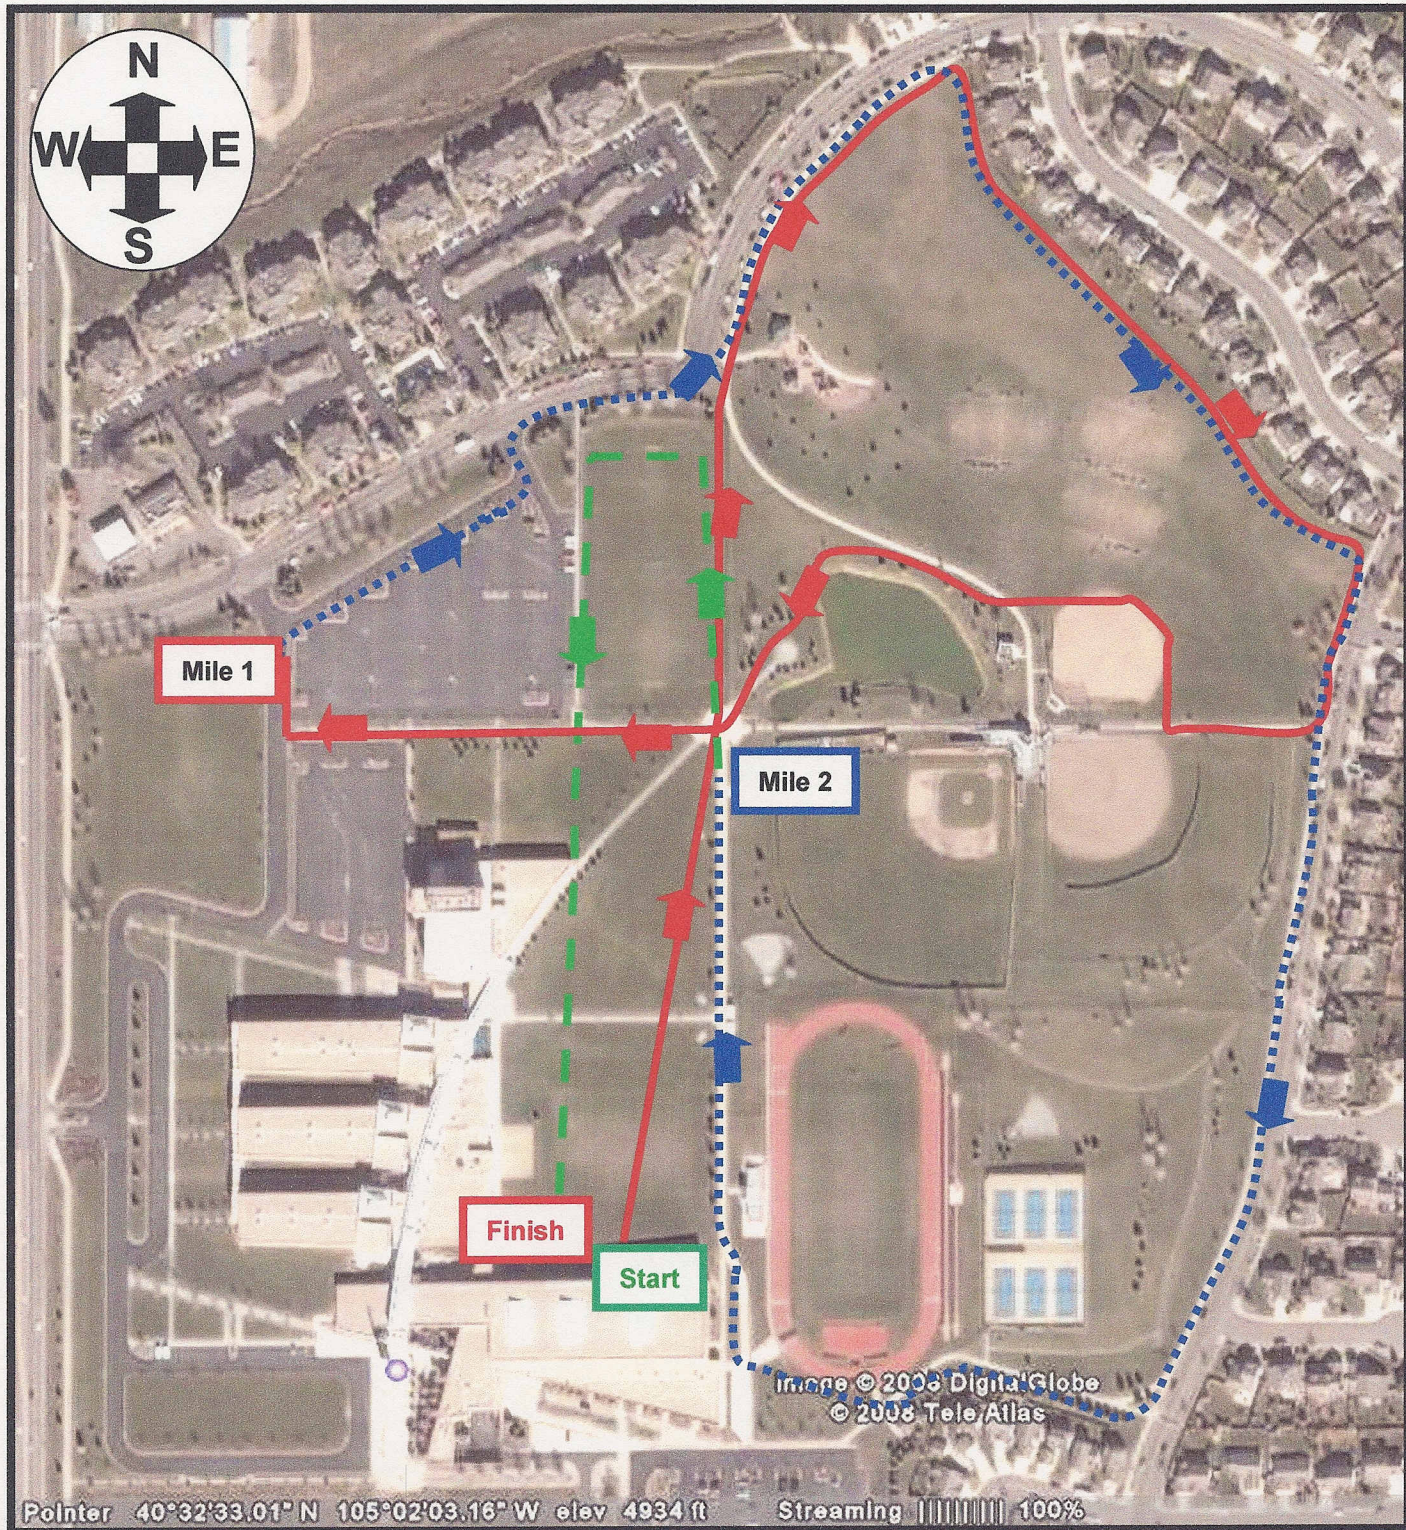

John Martin Invitational – Course Map

Junior High Race

— Mile 1

⋯ Mile 2

- - - Mile 2.48